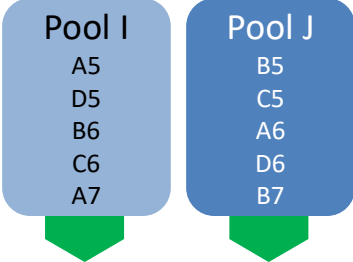

G1 vs H2

Division 1
Final

E3 vs F4

H3 vs G4

F3 vs E4

G3 vs H4

Division 2
Final

I1 vs J4

J2 vs I3

J1 vs I4

I2 vs J3

Division 3
Final

ALL NATIONS LONDON 2022

MEN'S TOURNAMENT FORMAT

PRELIMINARY ROUNDS

Pool Play | Round Robin | Pool A+B Sets Played to 25, 25, 11 | Pool C+D Sets Played to 25, 25, 11
11 + 12 June 2022

Top four teams in each pool go to the Division 1/2 Qualifications. The 5th, 6th and 7th placed teams go into the Division 3 Finals.

DIVISION 1/2 QUALIFICATIONS
Pool Play | Round Robin | Sets Played to 25, 25, 11
18 June 2022

DIVISION 3
Pool Play | Round Robin | Sets to 25, 25, 11
18 June 2022

Top two teams go to the Division 1 Finals. Bottom two teams go to the Division 2 Finals. Positions determines seeds in the Division 3 Finals.