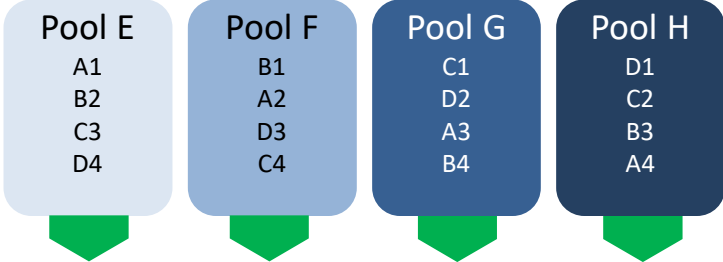

G1 vs H2

Division 1
Final

E3 vs F4

H3 vs G4

F3 vs E4

G3 vs H4

Division 2
Final

I1 vs J4

J2 vs I3

J1 vs I4

I2 vs J3

Division 3
Final

ALL NATIONS LONDON 2022

MEN'S TOURNAMENT FORMAT

PRELIMINARY ROUNDS

Pool Play | Round Robin | Pool A+B Sets Played to 25, 25, 11 | Pool C+D Sets Played to 25, 25, 11
11 + 12 June 2022

Top four teams in each pool go to the Division 1/2 Qualifications. The 5th, 6th and 7th placed teams go into the Division 3 Finals.

DIVISION 1/2 QUALIFICATIONS
Pool Play | Round Robin | Sets Played to 25, 25, 11
18 June 2022

DIVISION 3
Pool Play | Round Robin | Sets to 25, 25, 11
18 June 2022

Top two teams go to the Division 1 Finals. Bottom two teams go to the Division 2 Finals. Positions determines seeds in the Division 3 Finals.